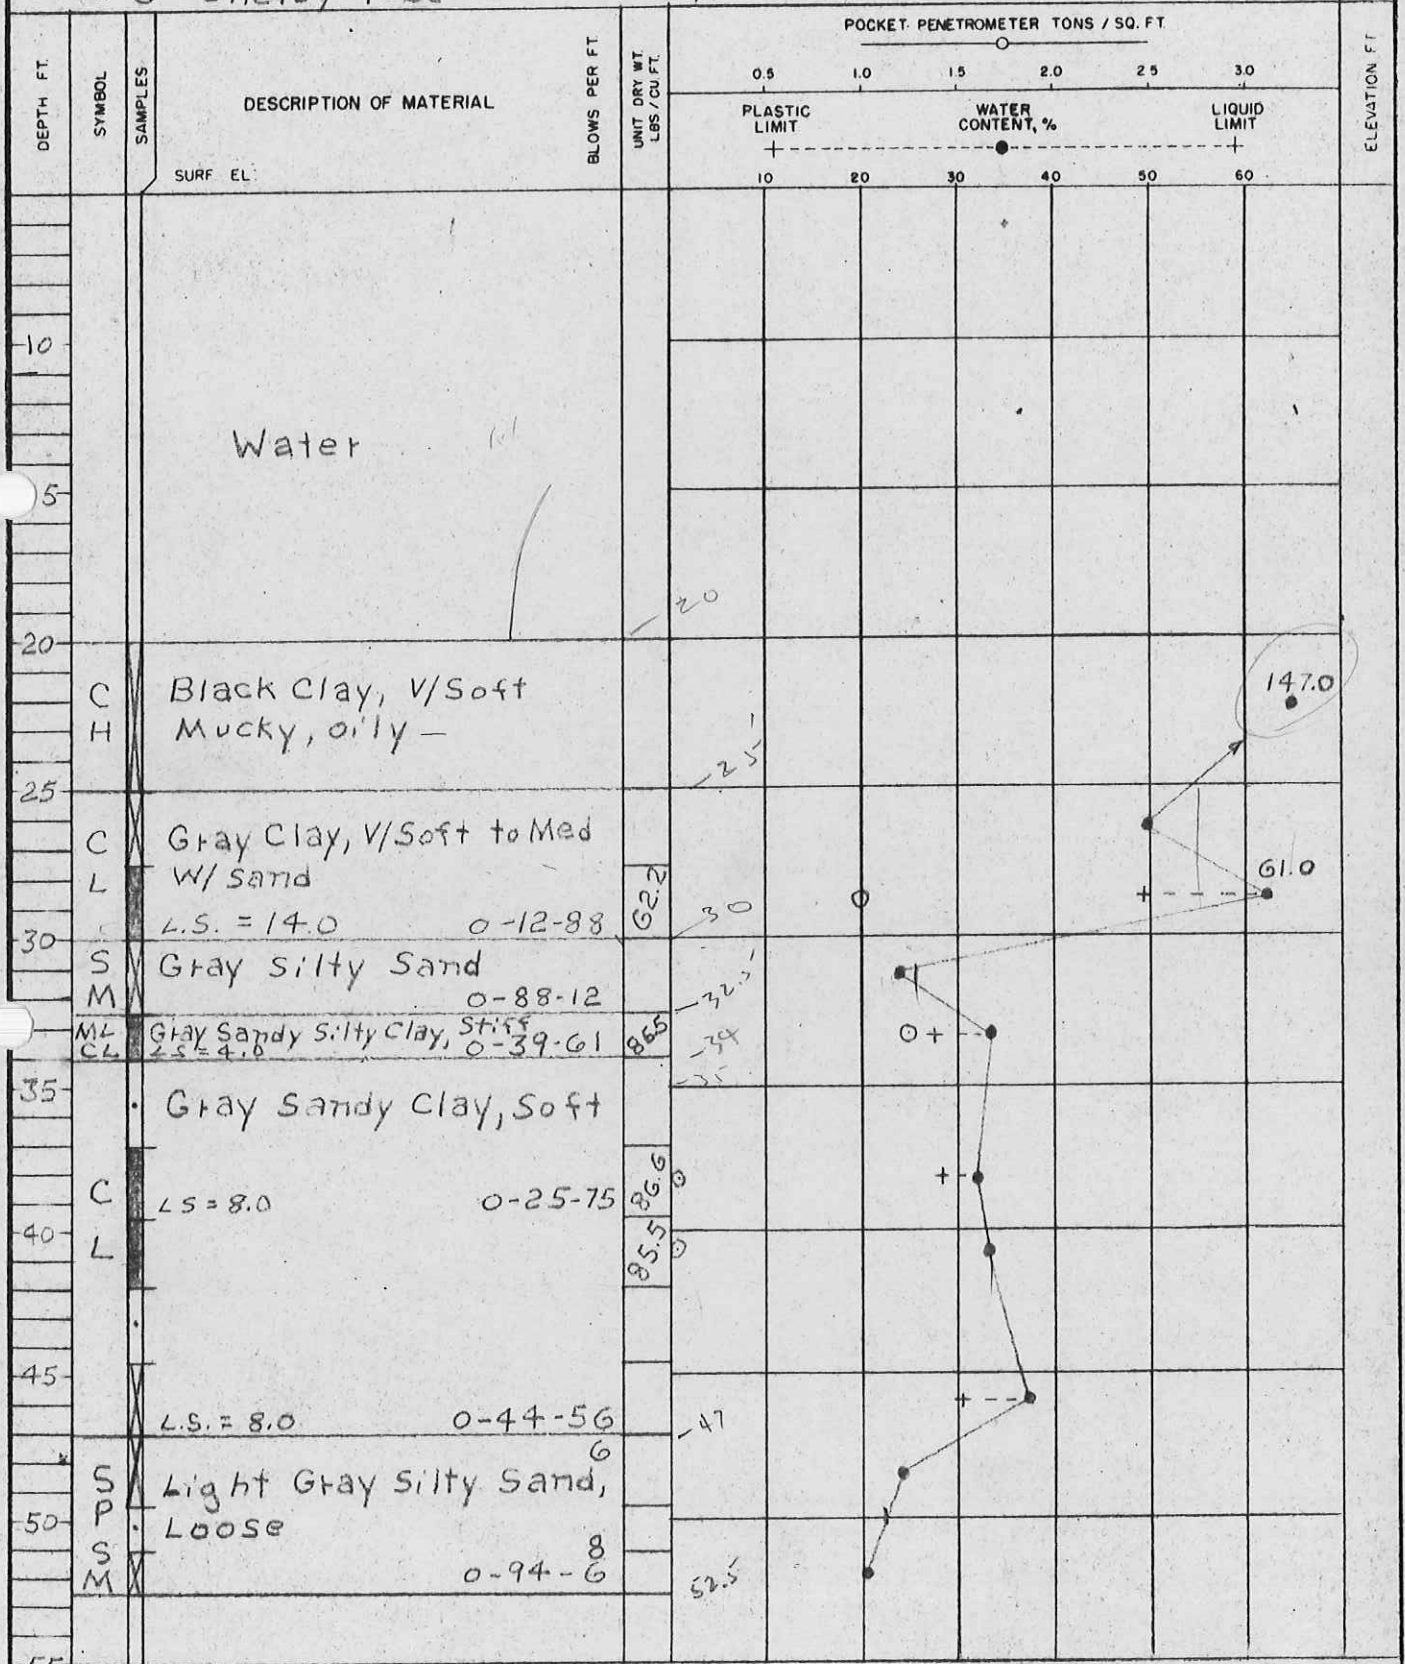

Houston Ship Channel

LOG OF BORING NO. 3 St-143

2.3
1.9
1.1
12.7

TYPE: 3" Shelby Tube

LOCATION: Houston

COMPLETION DEPTH 52.5'
DATE 22 May 1962

DEPTH TO WATER
IN BORING

DATE